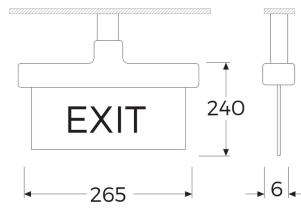

STILY

GYS 2206LA AG63

Product Features and Key Data

Applications :	Commercial building, parking, hospitals, etc...
Luminaire Type :	LED Exit light
Mounting Method :	Surface or Pendant
Luminaire Optic :	Clear Glass
Connected Load :	6W
Colour Temperature :	6000K
Rated Luminous Flux :	480 lm
Luminous Efficiency :	80 lm/W
Power Factor :	> 0,934
CRI Value :	> 80
UGR :	< 21 (ENI24664-1)
Photo Biological Class :	Group 0 - No risk
Luminaire Colour :	White color
Luminaire Body :	Aluminium body with glass.
Electrical version :	With electronic transformer, switchable.
Connection method :	Terminal
Mains frequency :	50/60 Hz
Mains voltage :	220 - 240 V
Led Service (25°) :	L80 = 50.000 h
Driver (220 - 240V) :	Gecem
Ceiling Type :	AB - Gypsum Ceiling TB - Modular Ceiling KB - Clip-in Ceiling
Ingress Protection (IP) rating :	IP20
Protection class :	I
Impact resistance (IK) :	IK02
Hot wire resistance :	650 °C
Ambient temperature :	- 30 - 55 °C
Options :	1 - 3 Hours Emergency Kit (standard 3 hours emergency kit)
Accessories :	Stickers (arrows direction can be change)