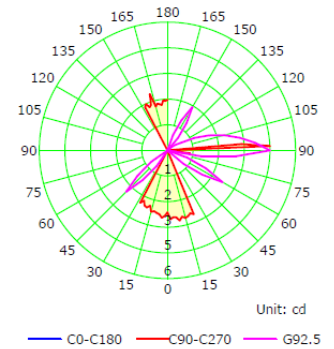

STILY

GYS 2206LA AG63

Product Features and Key Data

Applications :	Commercial building, parking, hospitals, etc...
Luminaire Type :	LED Exit light
Mounting Method :	Surface or Pendant
Luminaire Optic :	Clear Glass
Connected Load :	6W
Colour Temperature :	6000K
Rated Luminous Flux :	480 lm
Luminous Efficiency :	80 lm/W
Power Factor :	> 0,934
CRI Value :	> 80
UGR :	< 21 (ENI24664-1)
Photo Biological Class :	Group 0 - No risk
Luminaire Colour :	White color
Luminaire Body :	Aluminium body with glass.
Electrical version :	With electronic transformer, switchable.
Connection method :	Terminal
Mains frequency :	50/60 Hz
Mains voltage :	220 - 240 V
Led Service (25°) :	L80 = 50.000 h
Driver (220 - 240V) :	Gecem
Ceiling Type :	AB - Gypsum Ceiling TB - Modular Ceiling KB - Clip-in Ceiling
Ingress Protection (IP) rating :	IP20
Protection class :	I
Impact resistance (IK) :	IK02
Hot wire resistance :	650 °C
Ambient temperature :	- 30 - 55 °C
Options :	1 - 3 Hours Emergency Kit (standard 3 hours emergency kit)
Accessories :	Stickers (arrows direction can be change)