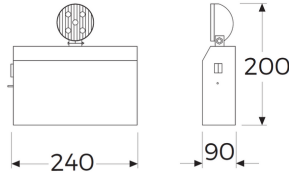

FURY

GYS 1110CA SB66

Product Features and Key Data

Applications :	Commercial building, parking, hospitals, etc...
Luminaire Type :	LED Exit light
Mounting Method :	Surface
Luminaire Optic :	Opal Diffuser
Connected Load :	10W
Colour Temperature :	6000K
Rated Luminous Flux :	800 lm
Luminous Efficiency :	80 lm/W
Power Factor :	> 0,930
CRI Value :	> 80
UGR :	< 21 (EN124664-1)
Photo Biological Class :	Group 0 - No risk
Luminaire Colour :	White color
Luminaire Body :	Glass
Electrical version :	With electronic transformer, switchable.
Connection method :	Terminal
Mains frequency :	50/60 Hz
Mains voltage :	220 - 240 V
Led Service (25°) :	L80 = 50.000 h
Driver (220 - 240V) :	Gecem
Ceiling Type :	AB - Gypsum Ceiling TB - Modular Ceiling KB - Clip-in Ceiling
Ingress Protection (IP) rating :	IP40
Protection class :	I
Impact resistance (IK) :	IK02
Hot wire resistance :	650 °C
Ambient temperature :	- 20 - 35 °C
Options :	1 - 3 Hours Emergency Kit (standard 6 hours emergency kit)
Accessories :	