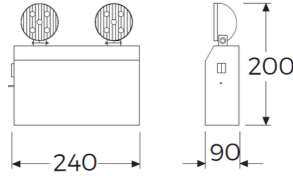

FURY

GYS 1210CA SB63

Product Features and Key Data

Applications :	Commercial building, parking, hospitals, etc...
Luminaire Type :	LED Exit light
Mounting Method :	Surface
Luminaire Optic :	Opal Diffuser
Connected Load :	2x10W
Colour Temperature :	6000K
Rated Luminous Flux :	1600 lm
Luminous Efficiency :	80 lm/W
Power Factor :	> 0,930
CRI Value :	> 80
UGR :	< 21 (EN124664-1)
Photo Biological Class :	Group 0 - No risk
Luminaire Colour :	White color
Luminaire Body :	Glass
Electrical version :	With electronic transformer, switchable.
Connection method :	Terminal
Mains frequency :	50/60 Hz
Mains voltage :	220 - 240 V
Led Service (25°) :	L80 = 50.000 h
Driver (220 - 240V) :	Gecem
Ceiling Type :	AB - Gypsum Ceiling TB - Modular Ceiling KB - Clip-in Ceiling
Ingress Protection (IP) rating :	IP40
Protection class :	I
Impact resistance (IK) :	IK02
Hot wire resistance :	650 °C
Ambient temperature :	- 20 - 35 °C
Options :	1 - 3 Hours Emergency Kit (standard 6 hours emergency kit)
Accessories :	