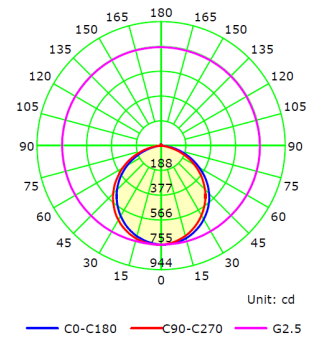

ARIA

GBP 6024DC AB60

Cutout: Ø 160

Product Features and Key Data

Applications :	Supermarket, office building, school, retail area, residence
Luminaire Type :	LED Downlights
Mounting Method :	Recessed
Luminaire Optic :	Opal diffuser
Connected Load :	24W
Colour Temperature :	6000K
Rated Luminous Flux :	2400 lm
Luminous Efficiency :	100 lm/W
Power Factor :	> 0,984
CRI Value :	> 80
UGR :	< 21 (EN124664-1)
Photo Biological Class :	Group 0 - No risk
Luminaire Colour :	Ral 9016 Traffic white
Luminaire Body :	Aluminium injection die cast body. Electrostatic powder coating
Electrical version :	With electronic transformer, switchable.
Connection method :	Terminal
Mains frequency :	50/60 Hz
Mains voltage :	220 - 240 V
Led Service (25°) :	L80 = 50.000 h
Driver (220 - 240V) :	Tridonic, Osram or Gecem
Ceiling Type :	AB - Gypsum Ceiling TB - Modular Ceiling KB - Clip-in Ceiling
Ingress Protection (IP) rating :	IP44 / IP65
Protection class :	I
Impact resistance (IK) :	IK04
Hot wire resistance :	650 °C
Ambient temperature :	- 20 - 35 °C
Options :	1 - 3 Hours Emergency Kit, Dali Dimmible
Accessories :	