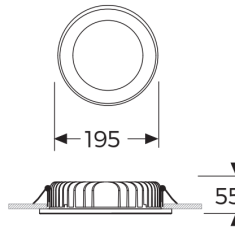

ARIA

GBP 6024DC AB60

Cutout: Ø 160

Product Features and Key Data

Applications :	Supermarket, office building, school, retail area, residence
Luminaire Type :	LED Downlights
Mounting Method :	Recessed
Luminaire Optic :	Opal diffuser
Connected Load :	24W
Colour Temperature :	6000K
Rated Luminous Flux :	2400 lm
Luminous Efficiency :	100 lm/W
Power Factor :	> 0,984
CRI Value :	> 80
UGR :	< 21 (EN124664-1)
Photo Biological Class :	Group 0 - No risk
Luminaire Colour :	Ral 9016 Traffic white
Luminaire Body :	Aluminium injection die cast body. Electrostatic powder coating
Electrical version :	With electronic transformer, switchable.
Connection method :	Terminal
Mains frequency :	50/60 Hz
Mains voltage :	220 - 240 V
Led Service (25°) :	L80 = 50.000 h
Driver (220 - 240V) :	Tridonic, Osram or Gecem
Ceiling Type :	AB - Gypsum Ceiling TB - Modular Ceiling KB - Clip-in Ceiling
Ingress Protection (IP) rating :	IP44 / IP65
Protection class :	I
Impact resistance (IK) :	IK04
Hot wire resistance :	650 °C
Ambient temperature :	- 20 - 35 °C
Options :	1 - 3 Hours Emergency Kit, Dali Dimmible
Accessories :	