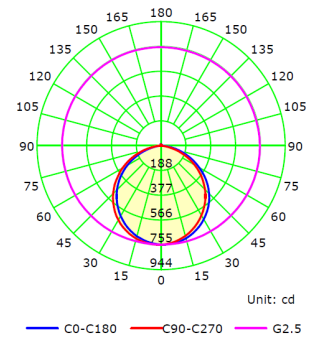

ARIA

GBP 6024DC AB40

Cutout: \varnothing 160

Product Features and Key Data

Applications :	Supermarket, office building, school, retail area, residence
Luminaire Type :	LED Downlights
Mounting Method :	Recessed
Luminaire Optic :	Opal diffuser
Connected Load :	24W
Colour Temperature :	4000K
Rated Luminous Flux :	2400 lm
Luminous Efficiency :	100 lm/W
Power Factor :	> 0,984
CRI Value :	> 80
UGR :	< 21 (EN124664-1)
Photo Biological Class :	Group 0 - No risk
Luminaire Colour :	Ral 9016 Traffic white
Luminaire Body :	Aluminium injection die cast body. Electrostatic powder coating
Electrical version :	With electronic transformer, switchable.
Connection method :	Terminal
Mains frequency :	50/60 Hz
Mains voltage :	220 - 240 V
Led Service (25°) :	L80 = 50.000 h
Driver (220 - 240V) :	Tridonic, Osram or Gecem
Ceiling Type :	AB - Gypsum Ceiling TB - Modular Ceiling KB - Clip-in Ceiling
Ingress Protection (IP) rating :	IP44 / IP65
Protection class :	I
Impact resistance (IK) :	IK04
Hot wire resistance :	650 °C
Ambient temperature :	- 20 - 35 °C
Options :	1 - 3 Hours Emergency Kit, Dali Dimmible
Accessories :	