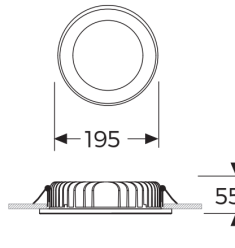

ARIA

GBP 6024DC AB40

Cutout: \varnothing 160

Product Features and Key Data

Applications :	Supermarket, office building, school, retail area, residence
Luminaire Type :	LED Downlights
Mounting Method :	Recessed
Luminaire Optic :	Opal diffuser
Connected Load :	24W
Colour Temperature :	4000K
Rated Luminous Flux :	2400 lm
Luminous Efficiency :	100 lm/W
Power Factor :	> 0,984
CRI Value :	> 80
UGR :	< 21 (EN124664-1)
Photo Biological Class :	Group 0 - No risk
Luminaire Colour :	Ral 9016 Traffic white
Luminaire Body :	Aluminium injection die cast body. Electrostatic powder coating
Electrical version :	With electronic transformer, switchable.
Connection method :	Terminal
Mains frequency :	50/60 Hz
Mains voltage :	220 - 240 V
Led Service (25°) :	L80 = 50.000 h
Driver (220 - 240V) :	Tridonic, Osram or Gecem
Ceiling Type :	AB - Gypsum Ceiling TB - Modular Ceiling KB - Clip-in Ceiling
Ingress Protection (IP) rating :	IP44 / IP65
Protection class :	I
Impact resistance (IK) :	IK04
Hot wire resistance :	650 °C
Ambient temperature :	- 20 - 35 °C
Options :	1 - 3 Hours Emergency Kit, Dali Dimmible
Accessories :	