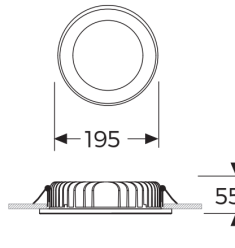

ARIA

GBP 6024DC AB30

Cutout: \varnothing 160

Product Features and Key Data

Applications :	Supermarket, office building, school, retail area, residence
Luminaire Type :	LED Downlights
Mounting Method :	Recessed
Luminaire Optic :	Opal diffuser
Connected Load :	24W
Colour Temperature :	3000K
Rated Luminous Flux :	2400 lm
Luminous Efficiency :	100 lm/W
Power Factor :	> 0,984
CRI Value :	> 80
UGR :	< 21 (EN124664-1)
Photo Biological Class :	Group 0 - No risk
Luminaire Colour :	Ral 9016 Traffic white
Luminaire Body :	Aluminium injection die cast body. Electrostatic powder coating
Electrical version :	With electronic transformer, switchable.
Connection method :	Terminal
Mains frequency :	50/60 Hz
Mains voltage :	220 - 240 V
Led Service (25°) :	L80 = 50.000 h
Driver (220 - 240V) :	Tridonic, Osram or Gecem
Ceiling Type :	AB - Gypsum Ceiling TB - Modular Ceiling KB - Clip-in Ceiling
Ingress Protection (IP) rating :	IP44 / IP65
Protection class :	I
Impact resistance (IK) :	IK04
Hot wire resistance :	650 °C
Ambient temperature :	- 20 - 35 °C
Options :	1 - 3 Hours Emergency Kit, Dali Dimmible
Accessories :	