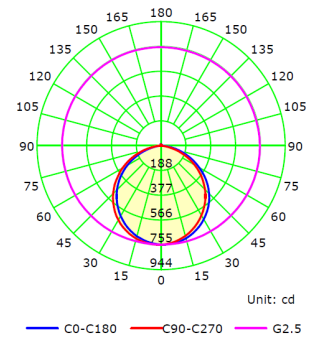

ARIA

GBP 6024DC AB30

Cutout: \varnothing 160

Product Features and Key Data

Applications :	Supermarket, office building, school, retail area, residence
Luminaire Type :	LED Downlights
Mounting Method :	Recessed
Luminaire Optic :	Opal diffuser
Connected Load :	24W
Colour Temperature :	3000K
Rated Luminous Flux :	2400 lm
Luminous Efficiency :	100 lm/W
Power Factor :	> 0,984
CRI Value :	> 80
UGR :	< 21 (EN124664-1)
Photo Biological Class :	Group 0 - No risk
Luminaire Colour :	Ral 9016 Traffic white
Luminaire Body :	Aluminium injection die cast body. Electrostatic powder coating
Electrical version :	With electronic transformer, switchable.
Connection method :	Terminal
Mains frequency :	50/60 Hz
Mains voltage :	220 - 240 V
Led Service (25°) :	L80 = 50.000 h
Driver (220 - 240V) :	Tridonic, Osram or Gecem
Ceiling Type :	AB - Gypsum Ceiling TB - Modular Ceiling KB - Clip-in Ceiling
Ingress Protection (IP) rating :	IP44 / IP65
Protection class :	I
Impact resistance (IK) :	IK04
Hot wire resistance :	650 °C
Ambient temperature :	- 20 - 35 °C
Options :	1 - 3 Hours Emergency Kit, Dali Dimmible
Accessories :	