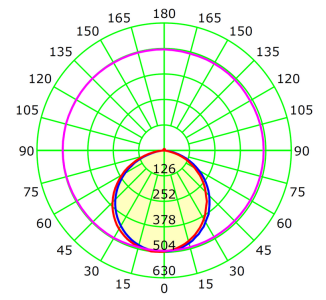

ARIA

GBP 4016DC AB60

Cutout: \varnothing 115

Unit: cd

— C0-C180 — C90-C270 — G5

Product Features and Key Data

Applications :	Supermarket, office building, school, retail area, residence
Luminaire Type :	LED Downlights
Mounting Method :	Recessed
Luminaire Optic :	Opal diffuser
Connected Load :	16W
Colour Temperature :	6000K
Rated Luminous Flux :	1600 lm
Luminous Efficiency :	100 lm/W
Power Factor :	> 0,966
CRI Value :	> 80
UGR :	< 21 (ENI24664-1)
Photo Biological Class :	Group 0 - No risk
Luminaire Colour :	Ral 9016 Traffic white
Luminaire Body :	Aluminium injection die cast body. Electrostatic powder coating
Electrical version :	With electronic transformer, switchable.
Connection method :	Terminal
Mains frequency :	50/60 Hz
Mains voltage :	220 - 240 V
Led Service (25°) :	L80 = 50.000 h
Driver (220 - 240V) :	Tridonic, Osram or Gecem
Ceiling Type :	AB - Gypsum Ceiling TB - Modular Ceiling KB - Clip-in Ceiling
Ingress Protection (IP) rating :	IP44 / IP65
Protection class :	I
Impact resistance (IK) :	IK04
Hot wire resistance :	650 °C
Ambient temperature :	- 20 - 35 °C
Options :	1 - 3 Hours Emergency Kit, Dali Dimmible
Accessories :	