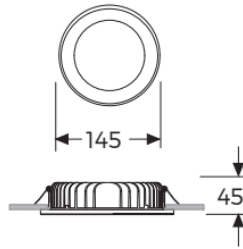

ARIA

GBP 4016DC AB60

Cutout: \varnothing 115

Unit: cd

— C0-C180 — C90-C270 — G5

Product Features and Key Data

Applications :	Supermarket, office building, school, retail area, residence
Luminaire Type :	LED Downlights
Mounting Method :	Recessed
Luminaire Optic :	Opal diffuser
Connected Load :	16W
Colour Temperature :	6000K
Rated Luminous Flux :	1600 lm
Luminous Efficiency :	100 lm/W
Power Factor :	> 0,966
CRI Value :	> 80
UGR :	< 21 (ENI24664-1)
Photo Biological Class :	Group 0 - No risk
Luminaire Colour :	Ral 9016 Traffic white
Luminaire Body :	Aluminium injection die cast body. Electrostatic powder coating
Electrical version :	With electronic transformer, switchable.
Connection method :	Terminal
Mains frequency :	50/60 Hz
Mains voltage :	220 - 240 V
Led Service (25°) :	L80 = 50.000 h
Driver (220 - 240V) :	Tridonic, Osram or Gecem
Ceiling Type :	AB - Gypsum Ceiling TB - Modular Ceiling KB - Clip-in Ceiling
Ingress Protection (IP) rating :	IP44 / IP65
Protection class :	I
Impact resistance (IK) :	IK04
Hot wire resistance :	650 °C
Ambient temperature :	- 20 - 35 °C
Options :	1 - 3 Hours Emergency Kit, Dali Dimmible
Accessories :	